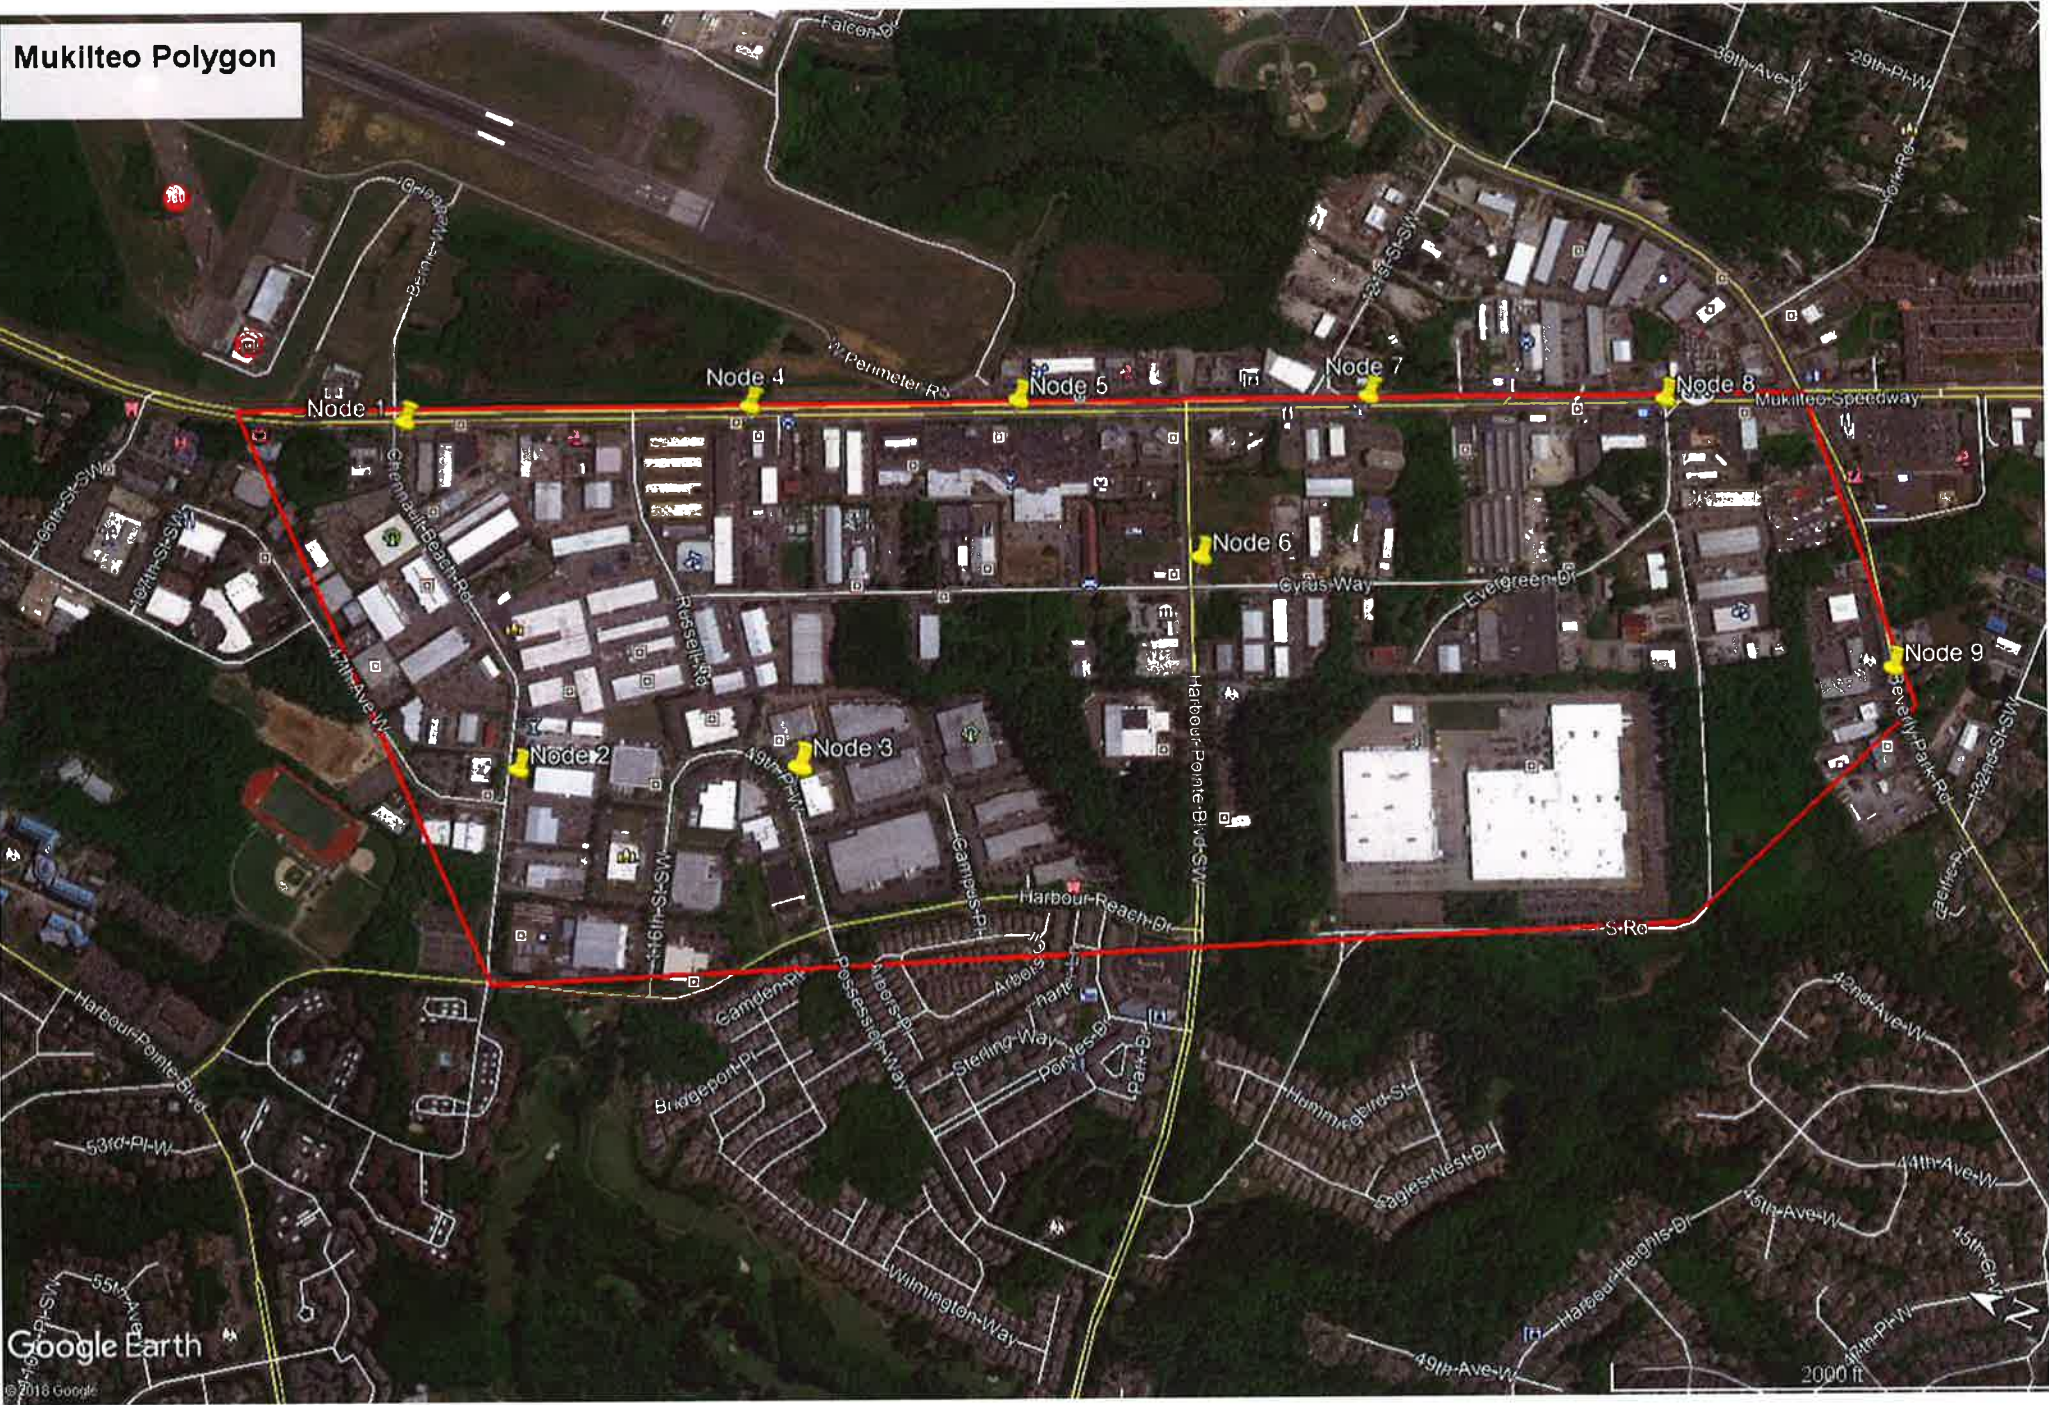

Mukilteo Polygon

Mukilteo Small Cell Polygon				
Node	Coordinates		Pole Type	Will the pole be replaced?
Node 1	47°53'56.60"N	122°17'30.24"W	Utility	Yes
Node 2	47°53'44.87"N	122°17'48.93"W	Utility	Yes
Node 3	47°53'33.20"N	122°17'41.23"W	Light Standard	Yes
Node 4	47°53'42.24"N	122°17'19.57"W	Light Standard	Yes
Node 5	47°53'30.88"N	122°17'11.65"W	Light Standard	Yes
Node 6	47°53'20.18"N	122°17'16.64"W	Utility	Yes
Node 7	47°53'16.02"N	122°17'1.52"W	Light Standard	Yes
Node 8	47°53'3.28"N	122°16'53.38"W	Utility	Yes
Node 9	47°52'48.99"N	122°17'4.47"W	Utility	Yes