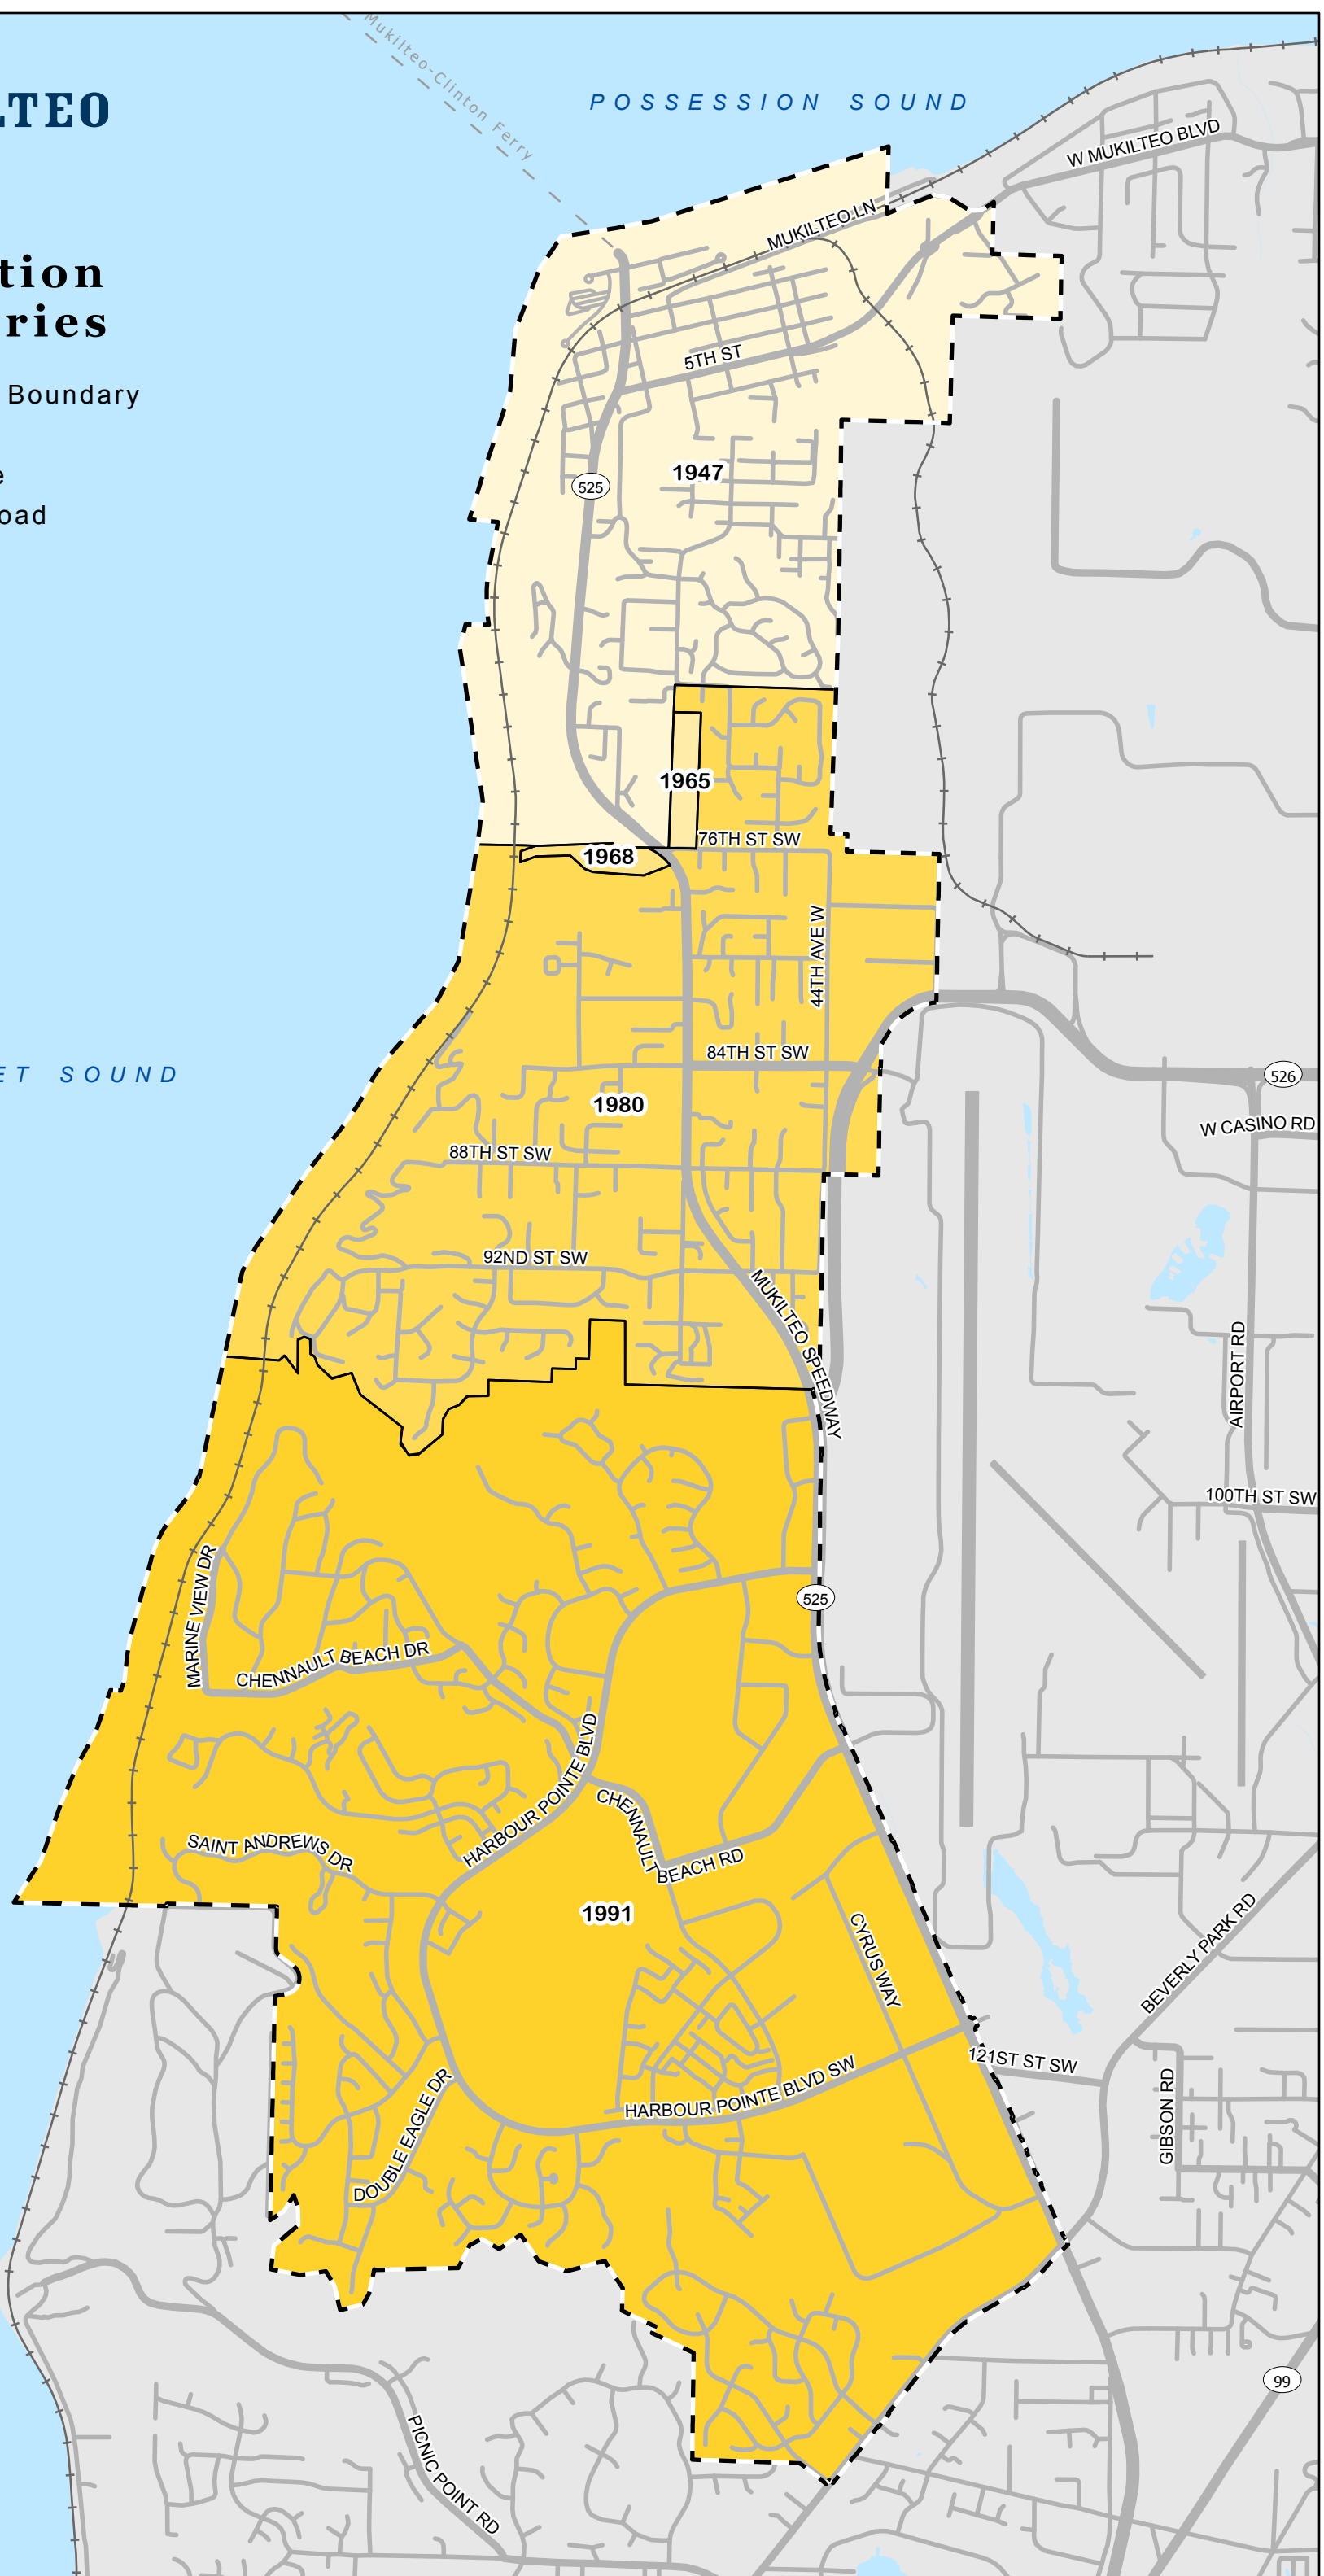

Annexation Boundaries

-  Annexation Boundary
-  Streets
-  Ferry Route
-  BNSF Railroad
-  City Limits

The City of Mukilteo disclaims any warranty of merchantability or warranty of fitness of this map for any particular purpose, either expressed or implied. No representation or warranty is made concerning the accuracy, currency, completeness or quality of data depicted on this map. Any user of this map assumes all responsibility for use thereof, and further agrees to hold the City of Mukilteo harmless from and against any damage, loss, or liability arising from any use of this map.